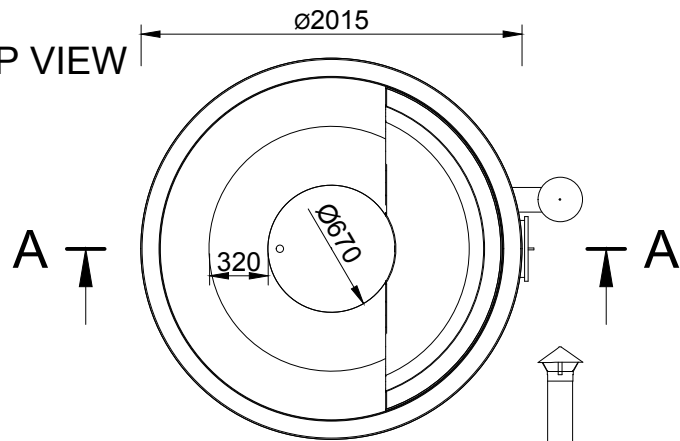

SIDE VIEW

FRONT VIEW

FIBERGLASS HOT TUB WITH INTEGRATED HEATER

TOP VIEW

CUT VIEW

A-A (1:40)