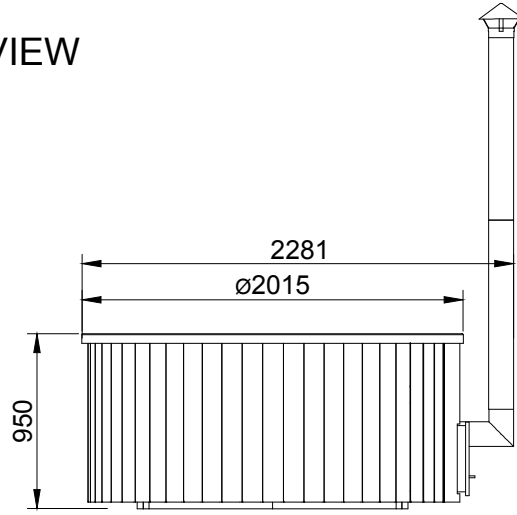

SIDE VIEW

FRONT VIEW

FIBERGLASS HOT TUB WITH INTEGRATED HEATER

TOP VIEW

CUT VIEW

A-A (1:40)