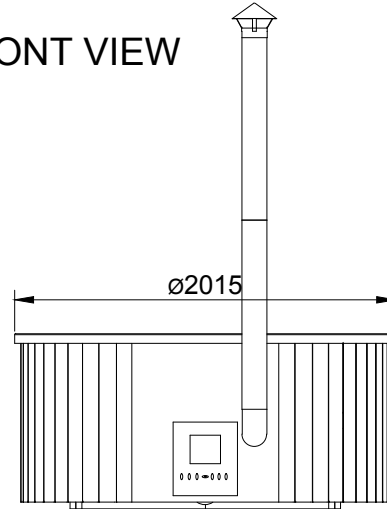

SIDE VIEW

FRONT VIEW

FIBERGLASS HOT TUB WITH INTEGRATED HEATER

TOP VIEW

CUT VIEW

A-A (1:40)